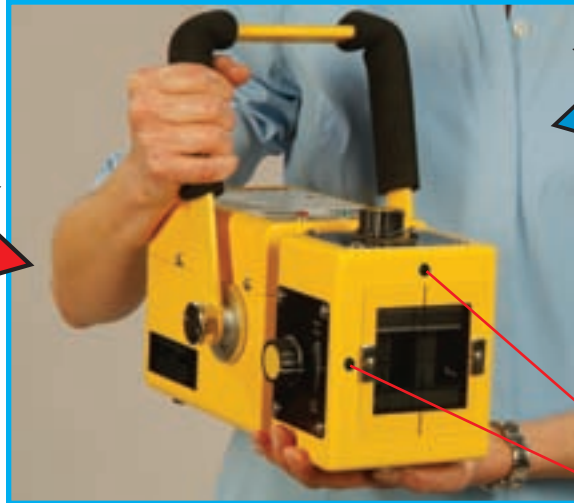

HF8015+d1p ultra light

MINXRAY[®]

High Frequency Portable X-ray Unit for Equine Practice

At 14 lb, the HF8015+d1p is the lightest portable available for equine x-ray imaging.

Beats the competition where it counts!

- **New - Integrated, Adjustable Dual Laser Pointers:** Indicate central ray and distance in bright ambient light conditions
- **Easily Programmed Memory:** For storage of 5 exposure techniques
- **mAs/ Time Display Switching Capability**
- **Small Focal Spot:** Sharper radiographs on all views
- **High Frequency, Full-wave Rectified Power:** Supplies more radiographic power pound for pound; no decrease in mA with increased kVDC
- **Automatic Dynamic Line Voltage Compensation:** Unequaled repeatability of results
- **Exclusive Five-year Limited Warranty:** Worry-free ownership, coverage includes cables

HF8015+d1p shown here in low position on X100S tripod stand.

HF8015+d1p shown with EFB15 Redden Equine Foot Block for consistent hoof imaging.

MINXRAY[®] INC.
Leader in High Frequency Portable X-ray Equipment